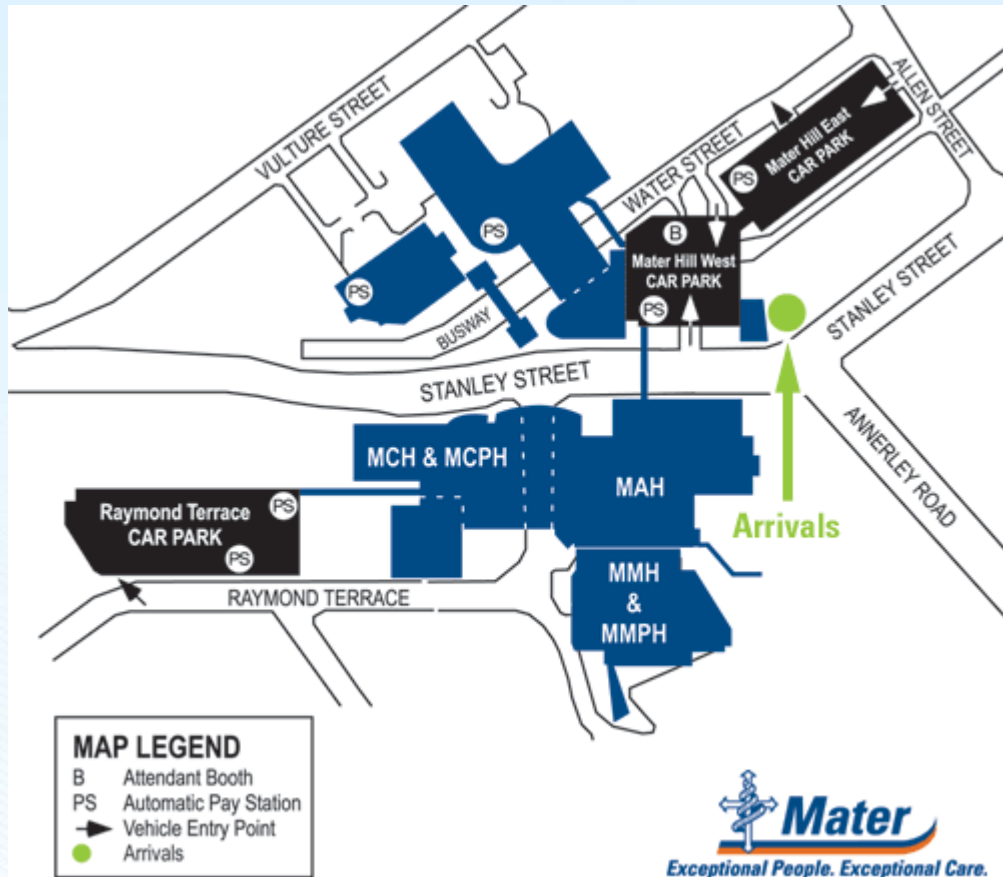

Arrivals Location Map

arrivals

OBSTETRICIANS

into life

p 07 3846 7911 f 07 3846 7688 e arrivals@babyarrivals.com.au 588 stanley st woolloongabba 4102
po box 8116 woolloongabba 4102 www.babyarrivals.com.au